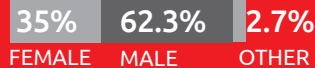

15,915

AGES 2 TO 7 YEARS

MATP

3,229

MOTOR ACTIVITY TRAINING PROGRAM

UNIFIED PARTNERS

36,736

ATHLETE GENDER