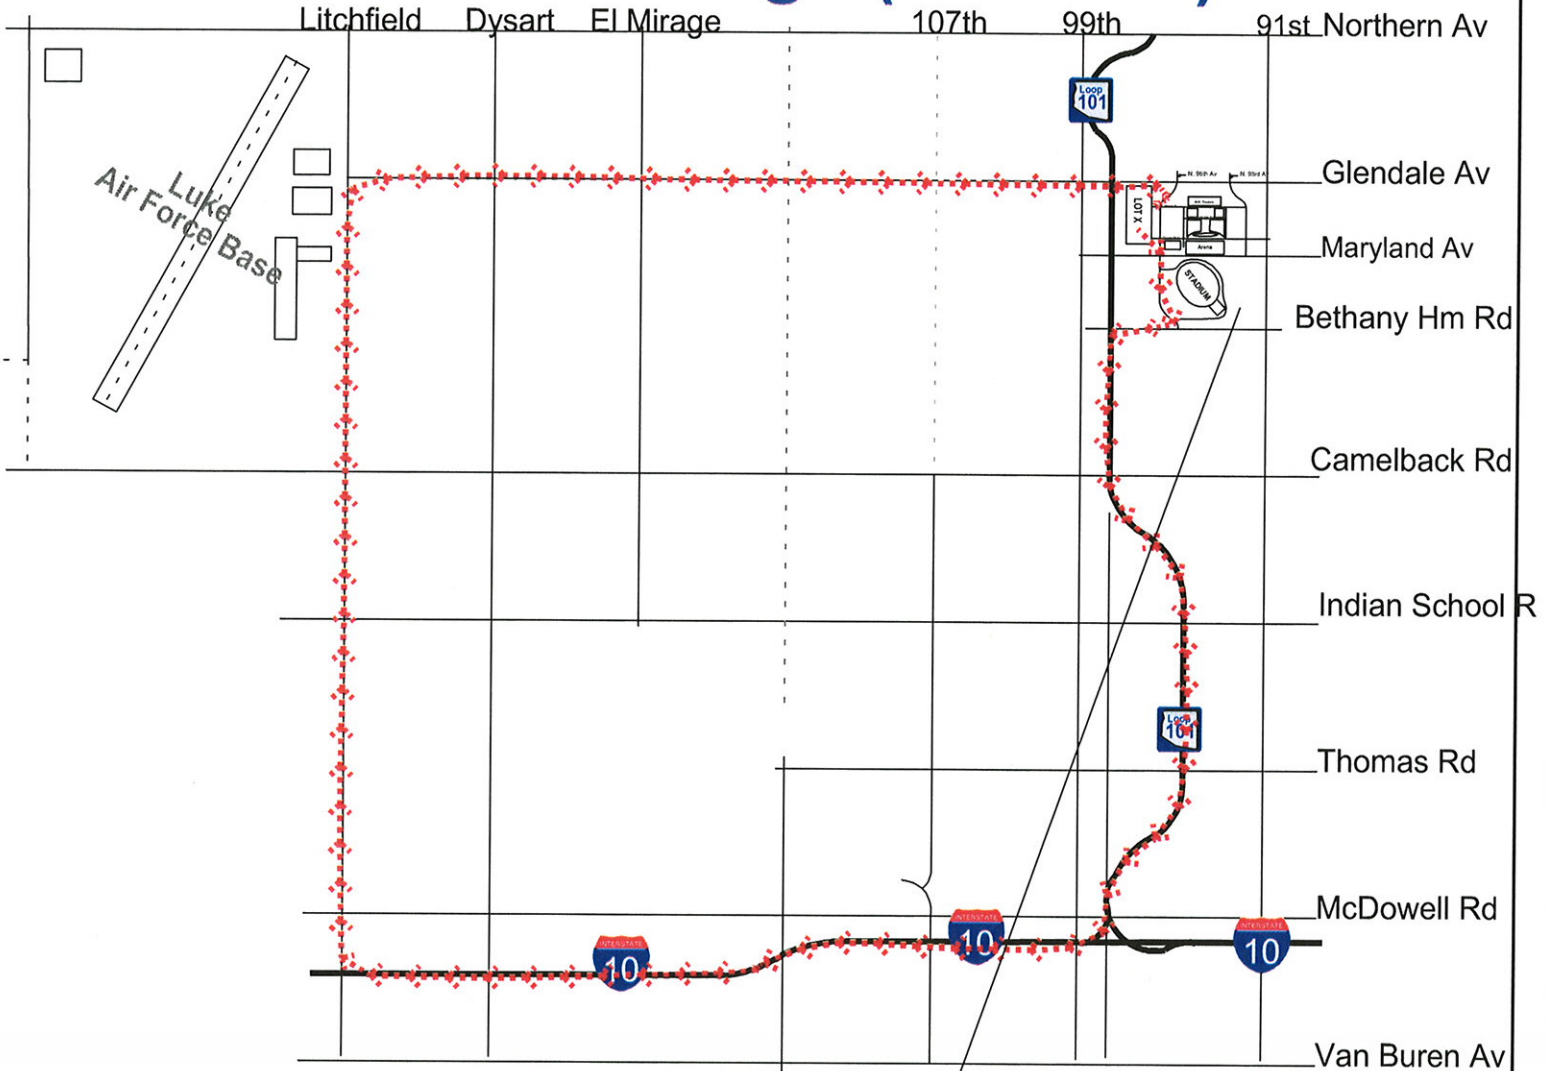

World's Largest Truck Convoy Draft Drawing (24 miles)

(Bird's Eye View)